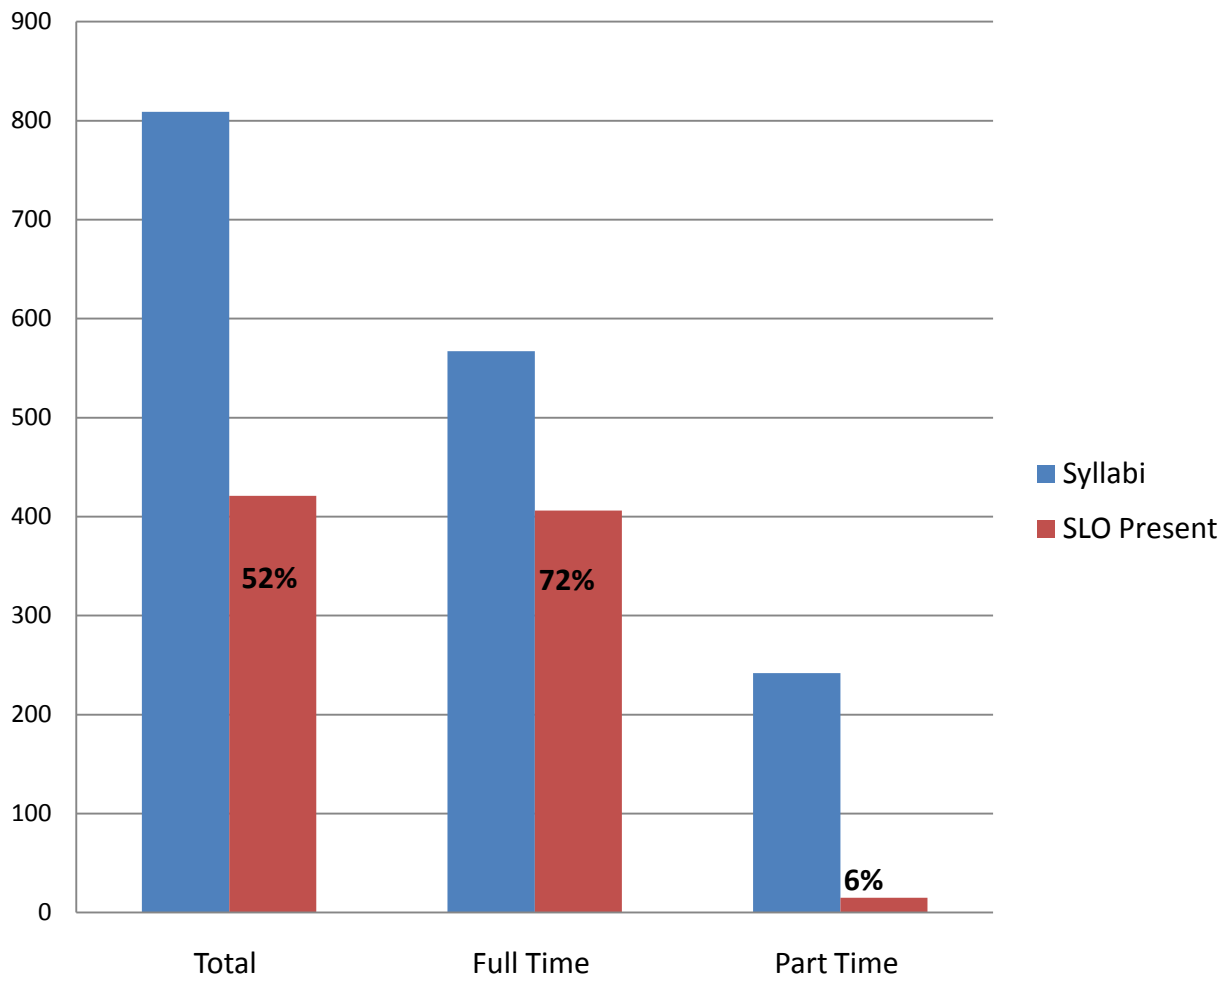

## Compliance with SLOs in Syllabi

	Total	Full Time	Part Time
Syllabi	809	567	242
SLO Present	421	406	15
% Compliant	52%	72%	6%