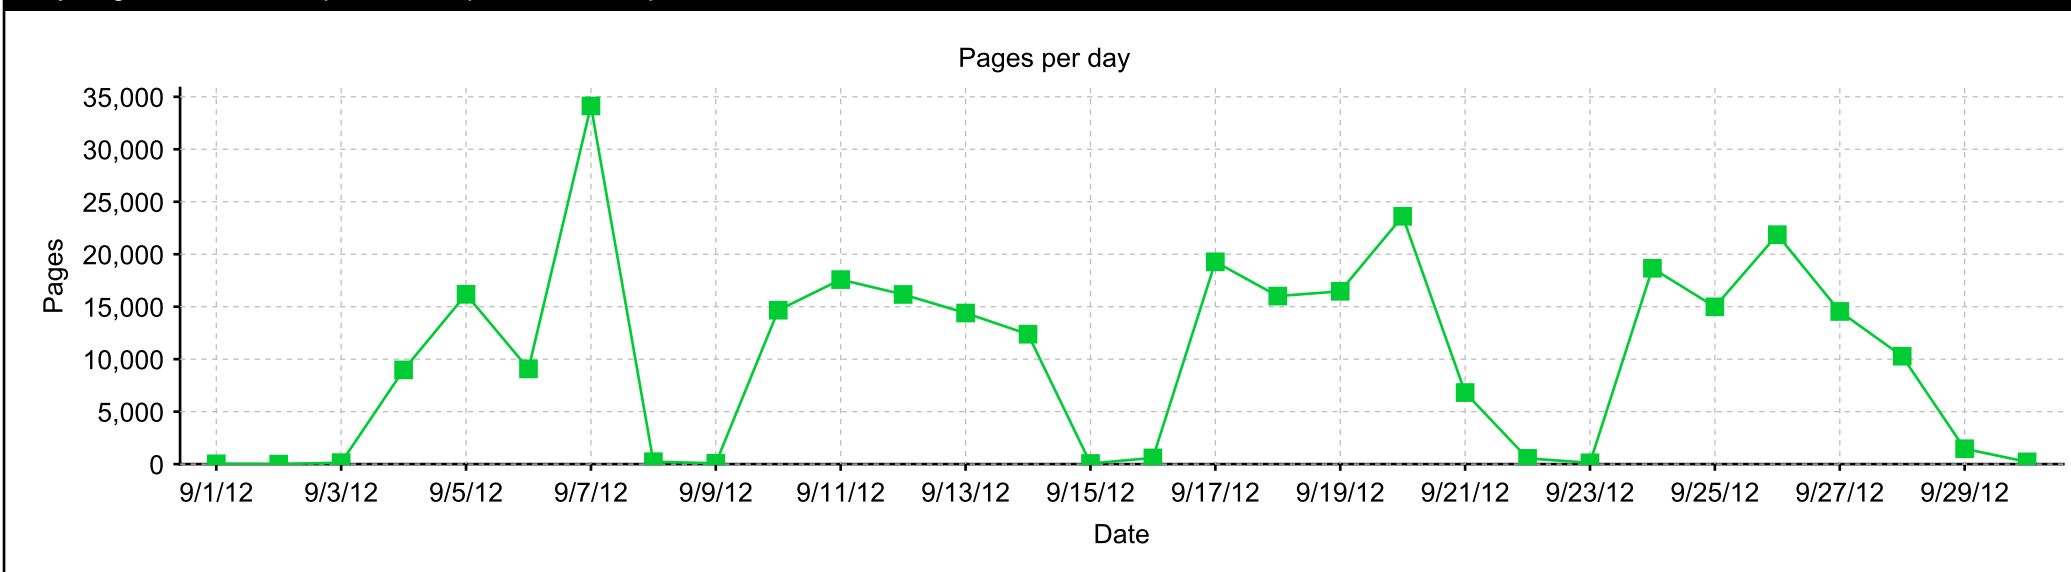

General Statistics	
Days in period:	30
Active Users:	2,239
Active Printers:	269
Total Pages:	309,550
Total Sheets:	228,656
Total Jobs:	39,105
Pages per day:	10,318
Sheets per day:	7,621

Top Printers	Pages	%/Total
device\RG_4112	83,577	27.00%
it903s-pserver\RG_4112	65,123	21.04%
it903s-pserver\Library_A	11,914	3.85%
device\ENG_WC5735	9,707	3.14%
device\RG_CQ9201_3	8,354	2.70%
device\SME_WC5735	7,555	2.44%
device\BSS_WC7328	6,981	2.26%
it903s-pserver\SME_WC5735	6,694	2.16%
device\NURS_WC5735	5,996	1.94%
it903s-pserver\RG_DC252	4,816	1.56%

Environmental Impact		
 Trees Consumed		2.84 trees
 CO2 Produced		1,029.0 kg
 Equivalent Bulb Hours		64,785.9 hours

Color Composition	Pages	%/Total
Grayscale:	297,041	95.96%
Color:	12,509	4.04%

Top Users	Pages	%/Total
repro	84,999	27.46%
yethel.alonso	56,421	18.23%
mike.nicholas	6,977	2.25%
terry.norris	4,406	1.42%
nurs_wc5735	2,823	0.91%
jill.kitzmiller	2,671	0.86%
omar.ramos	2,629	0.85%
russell.lavery	2,397	0.77%
bs_wc5765	2,210	0.71%
edward.wells	2,177	0.70%

Daily Page Total - For the period of Sep 1, 2012 to Sep 30, 2012.

Hourly Page Total - For the period of Sep 1, 2012 to Sep 30, 2012.