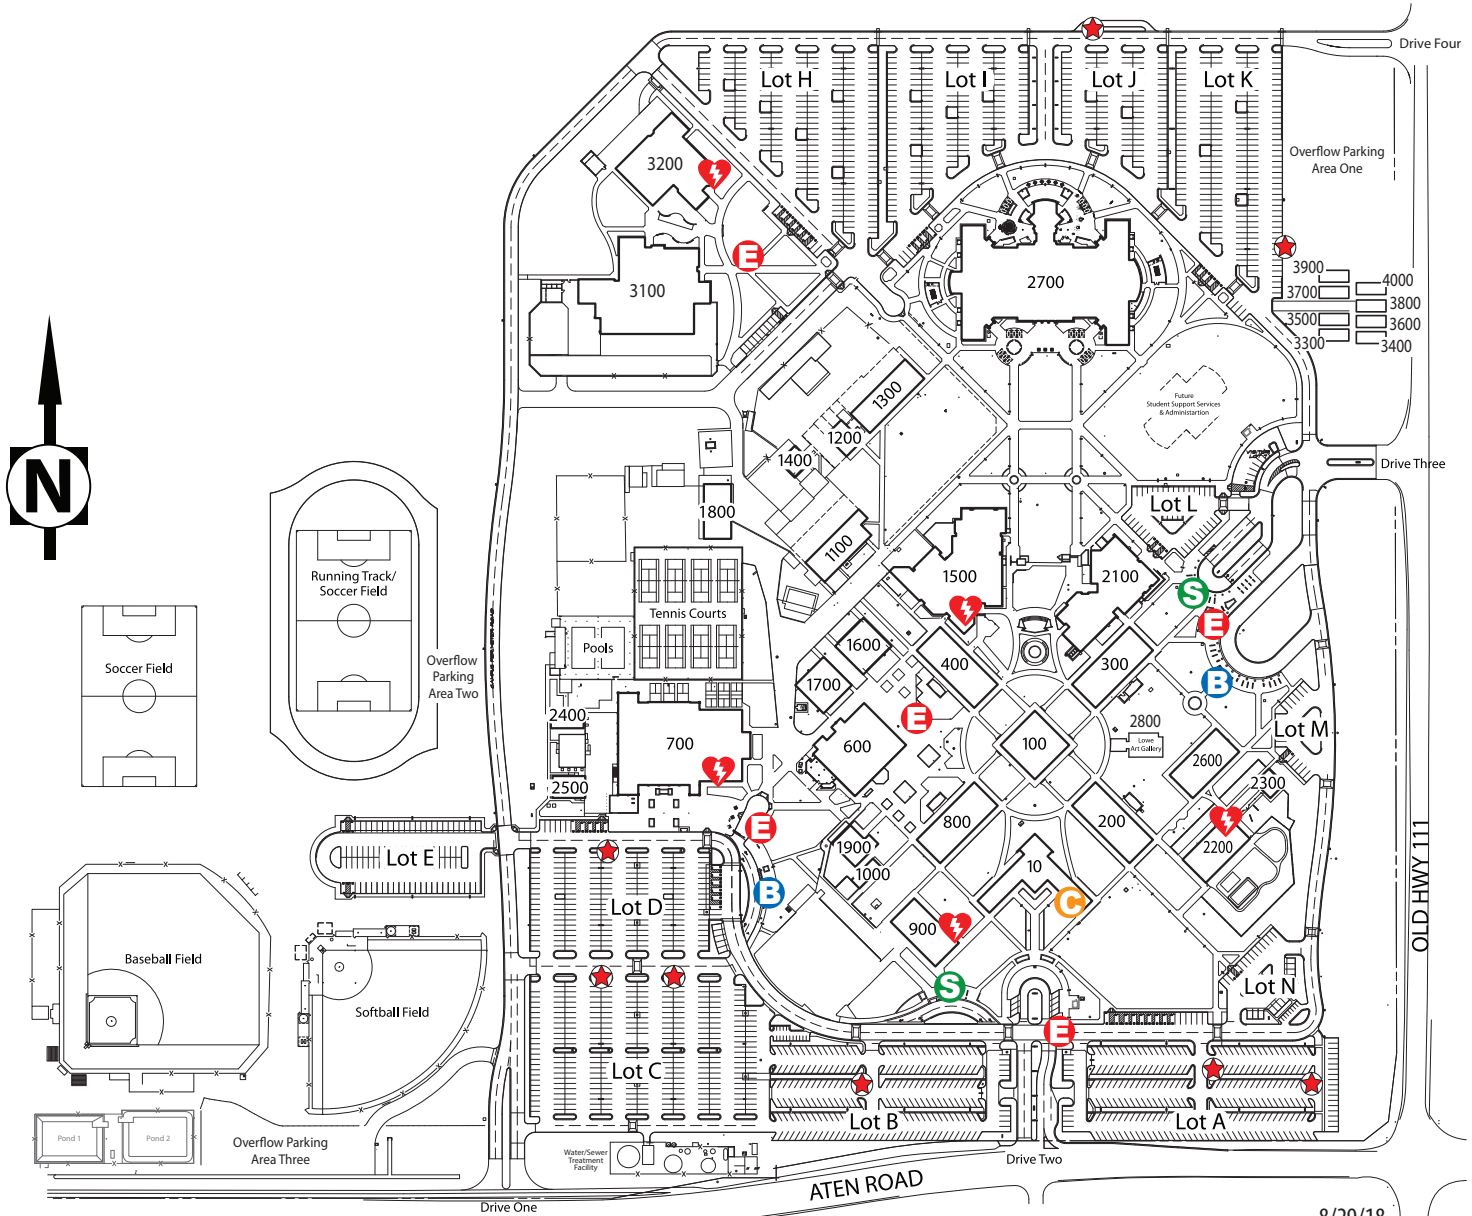

# Imperial Valley College

## Campus Map

8/29/18

### LEGEND

10 Administration/IVC Foundation Admissions & Records/ Business/Instruction Offices	1000 Student Affairs Office	2200 Preschool	3600 Classroom - Temporary Building
100 Counseling Center	1100 Industrial Technology	2300 Infant Toddler Center	3700 Classroom - Temporary Building
200 Classroom Building	1200 Industrial Technology	2400 Talent Search/Upward Bound	3800 Restroom Facility - Temporary Building
300 Classroom Building	1300 Classroom Building	2500 Human Resources	3900 Classroom - Temporary Building
400 Assessment Center/Classrooms	1400 Tool Storage	2600 Reading/Writing/Language & Math Labs	4000 Classroom - Temporary Building
600 College Center/Cafeteria/IVC Kitchen Military & Veterans Success Center	1500 Library Media Center/ Student Health Center	2700 English/Sciences/Math/Offices	Parking/Day Pass Machine Student Drop Off Bus/Transit Drop Off Cashier/Student Payments Emergency Call Box Automated External Defibrillator
700 Gymnasium	1600 Career Center/Classrooms	2800 Juanita Salazar Lowe Art Gallery	
800 Classroom Building	1700 Financial Aid	3100 Career Technical Education Building/ Workforce Development Center	
900 Info Technology I.T. / Reprographics Campus Safety & Parking	1800 Maintenance/Purchasing/ Receiving	3200 Career Technical Education Building	
	1900 Bookstore	3300 Classroom - Temporary Building	
	2100 Health Sciences/ Disabled Student Services	3400 Classroom - Temporary Building	
		3500 Classroom - I.C.O.E	