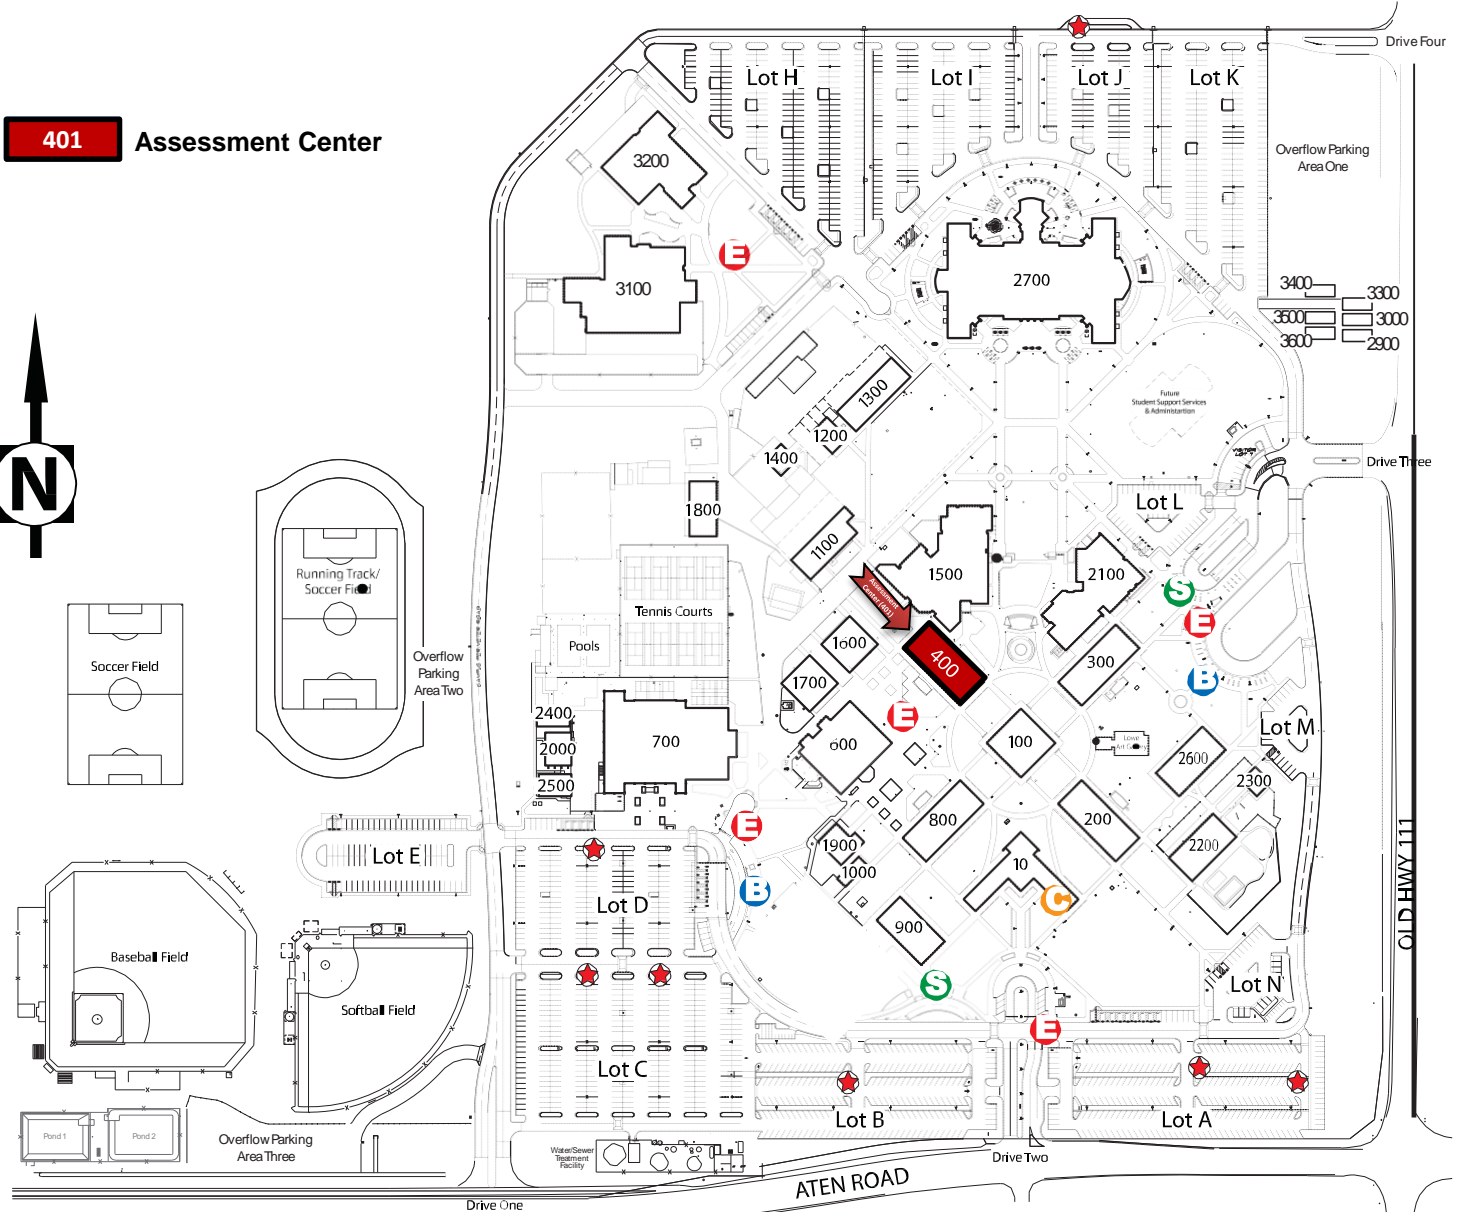

Imperial Valley College

Campus Map

LEGEND

10 Administration/Admissions & Records/IVC Foundation Office	700 Gymnasium	1800 Maintenance/Purchasing/Warehouse	2700 English/Sciences/Math/Offices
100 Counseling/Financial Aid	800 Business/CIS	1900 Bookstore	2900 Classroom - Temporary Building
200 Social Sciences/English	900 Meyer Business Building	2000 Talent Search/Upward Bound	3000 Classroom - Temporary Building
300 Fine Arts	1000 Student Affairs Office	2100 Health Sciences/Disabled Student Services	3100 Career Technical Education Building
400 Assessment Center/Classrooms	1100 Auto Tech	2200 Preschool	3200 Career Technical Education Building
500 English/Math/Reprographics/Parking Control	1200 Welding	2300 Infant Toddler Center	3300 Restroom Facility - Temporary Building
600 College Center/Cafeteria	1300 Auto Tech/Humanities	2400 Human Resources	3400 Classroom - Temporary Building
	1400 Tool Storage	2500 Math Lab Center	3500 Classroom - ICOE
	1500 Library Media Center	2600 Reading/Writing/Language Lab	3600 Classroom - Temporary Building
	1600 Financial Aid Lab		
	1700 Workforce Development Cntr		
Parking/Day Pass Machine	Student Drop Off	Bus/Transit Drop Off	Cashier/Student Payments
			Emergency Call Box