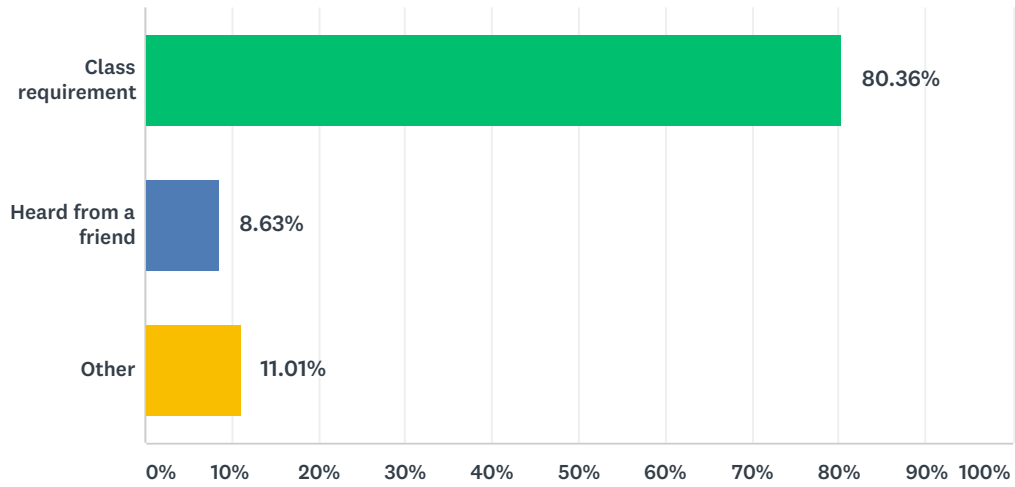

Q5 How did you hear about this lab?

Answered: 336 Skipped: 2

ANSWER CHOICES	RESPONSES	
Class requirement	80.36%	270
Heard from a friend	8.63%	29
Other	11.01%	37
TOTAL		336

Q6 Have you used the pay station (machine to add money to your paper cut account)?