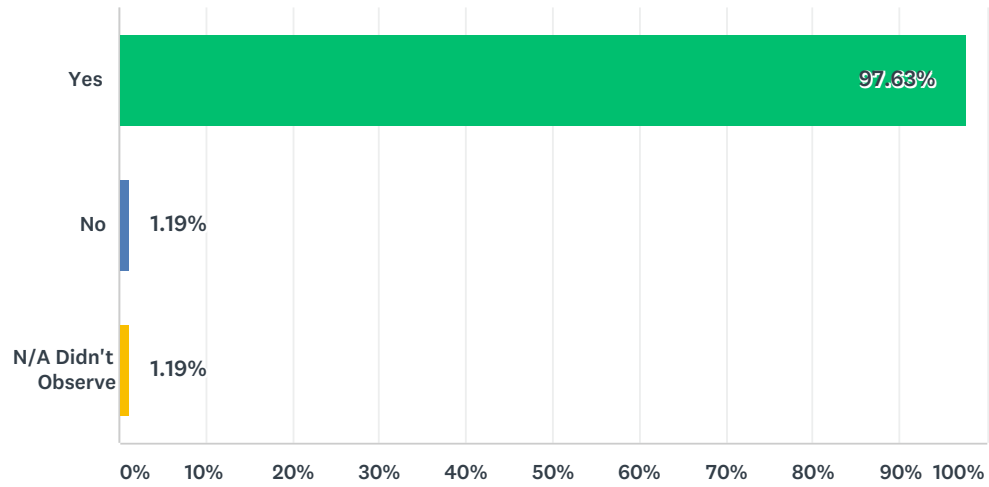

Q9 Was the room Clean and Organized?

Answered: 337 Skipped: 1

ANSWER CHOICES	RESPONSES	
Yes	97.63%	329
No	1.19%	4
N/A Didn't Observe	1.19%	4
TOTAL		337