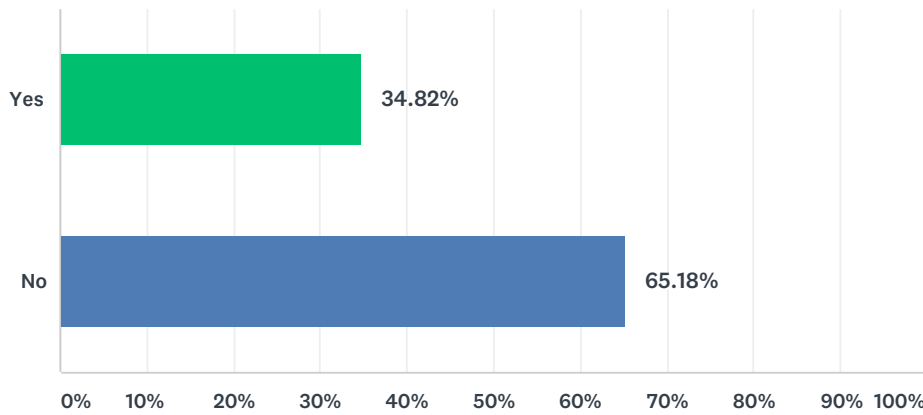

Q6 Have you used the pay station (machine to add money to your paper cut account)?

Answered: 336 Skipped: 2

ANSWER CHOICES	RESPONSES	
Yes	34.82%	117
No	65.18%	219
TOTAL		336