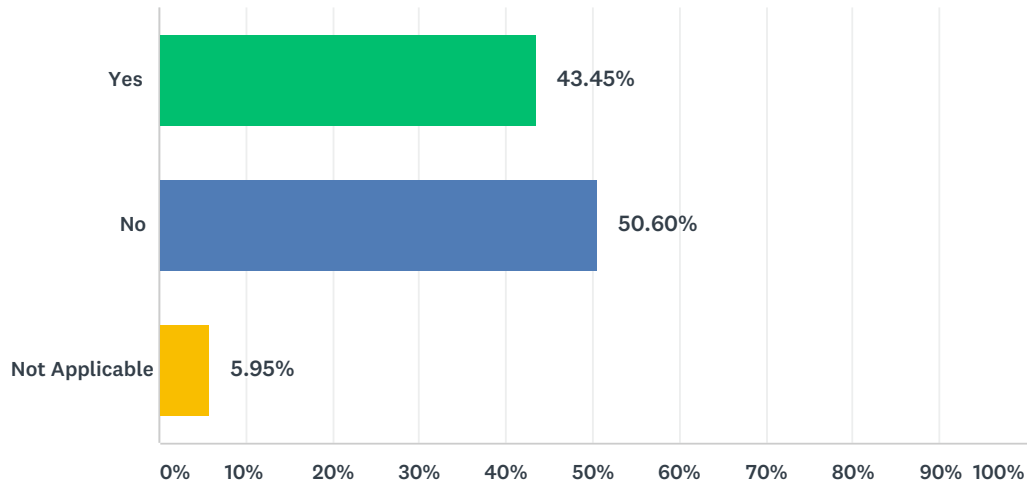

Q7 Did you need assistant from any lab staff?

Answered: 336 Skipped: 2

ANSWER CHOICES	RESPONSES	
Yes	43.45%	146
No	50.60%	170
Not Applicable	5.95%	20
TOTAL		336