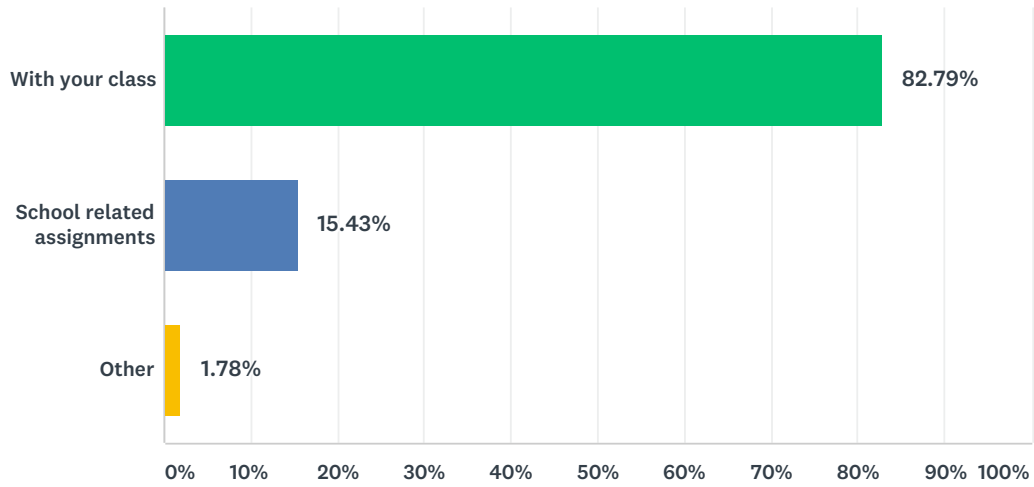

Q1 Write in the class that you were here for:

Answered: 336 Skipped: 2

Word Cloud

Math Reading 18-10294 Fall Reading Bio English English110 ENG
Grammar Composition

▼ English		66.37%	223
▼ Reading		13.99%	47
▼ ENG		3.57%	12
▼ Math		1.19%	4
▼ Composition		1.19%	4
▼ English110		0.89%	3
▼ Bio		0.89%	3
▼ Grammar		0.89%	3
▼ Reading 18-10294 Fall		0.89%	3

Q2 Were you here for:

Answered: 337 Skipped: 1

ANSWER CHOICES	RESPONSES	
With your class	82.79%	279
School related assignments	15.43%	52
Other	1.78%	6
TOTAL		337

Q3 Is coming to the lab helpful?

Answered: 330 Skipped: 8