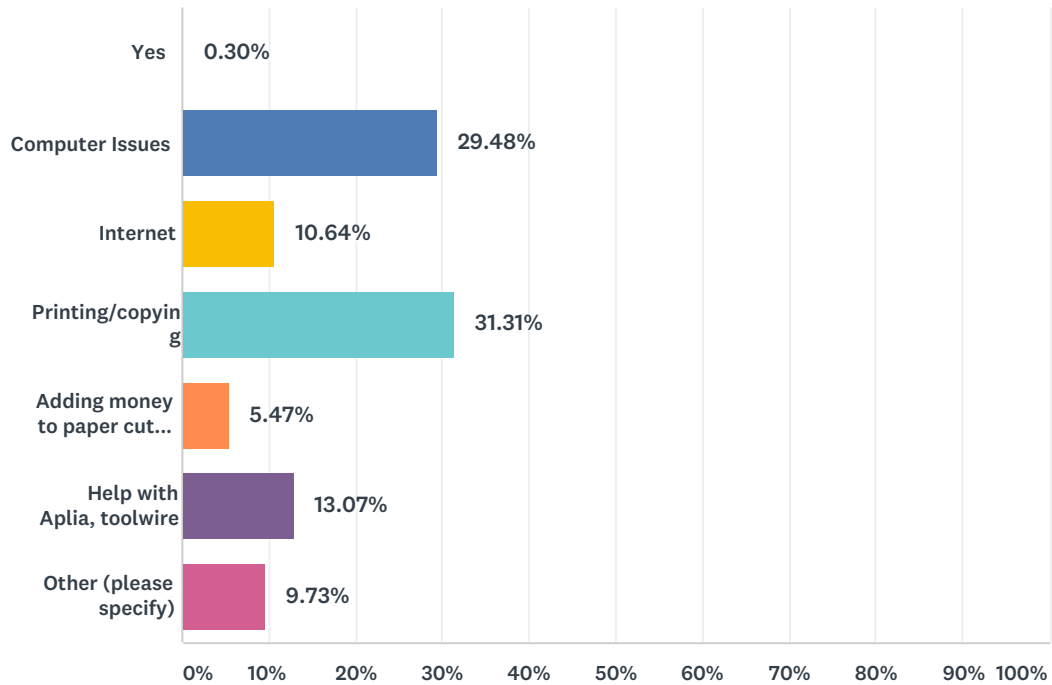

Answered: 336 Skipped: 2

ANSWER CHOICES	RESPONSES	
Yes	34.82%	117
No	65.18%	219
TOTAL		336

Q7 Did you need assistant from any lab staff?

Answered: 336 Skipped: 2

ANSWER CHOICES	RESPONSES	
Yes	43.45%	146
No	50.60%	170
Not Applicable	5.95%	20
TOTAL		336

Q8 In what way did the Lab assistance help you? Check All that apply

Answered: 329 Skipped: 9

ANSWER CHOICES	RESPONSES	
Yes	0.30%	1
Computer Issues	29.48%	97
Internet	10.64%	35
Printing/copying	31.31%	103
Adding money to paper cut account	5.47%	18
Help with Aplia, toolwire	13.07%	43
Other (please specify)	9.73%	32
TOTAL		329