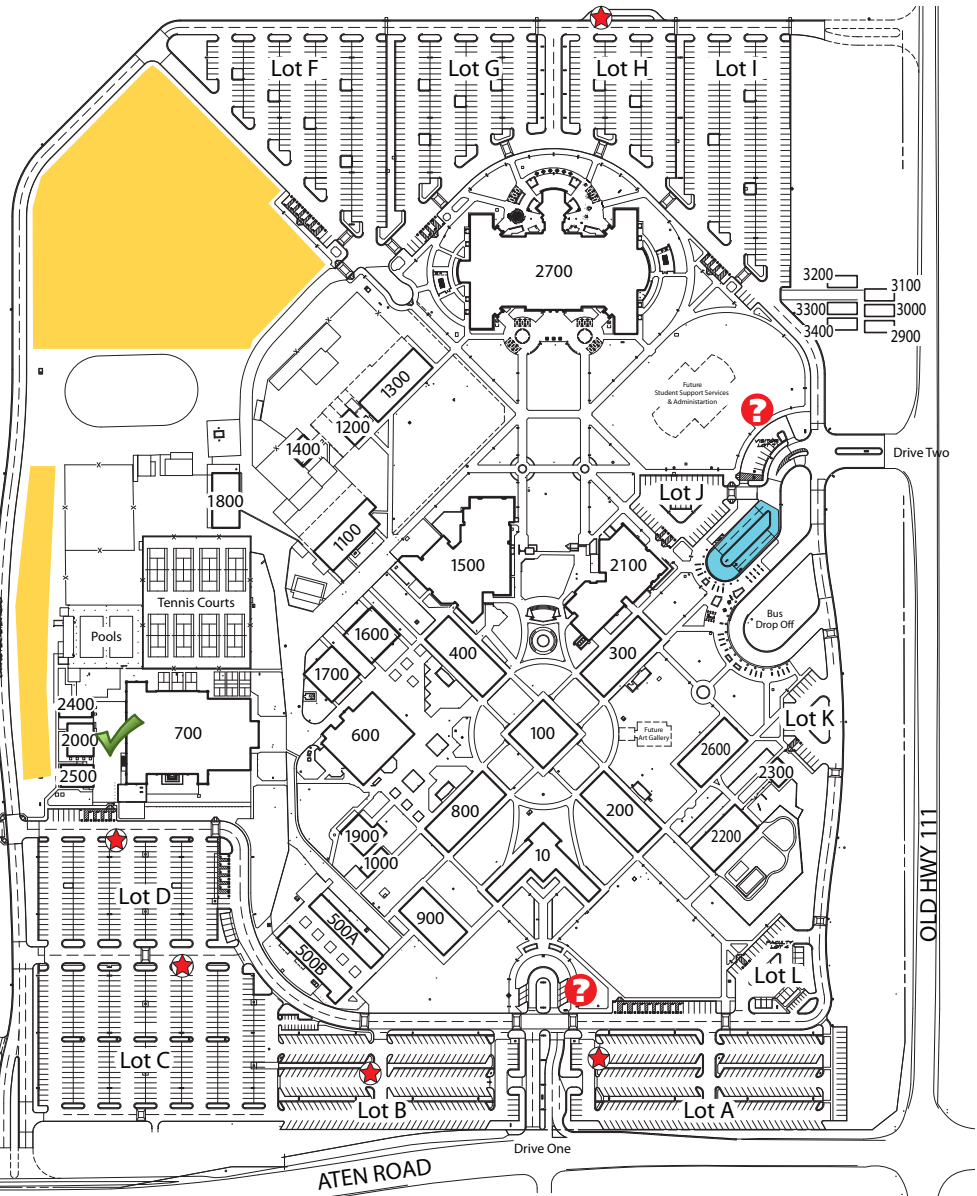

# Imperial Valley College

## Student Drop Off & Overflow Parking Map • Fall 2010

 Student Overflow Parking

 Student Drop Off

5/20/10

### LEGEND

10 Administration	800 Business	1700 Workforce Development Cntr	2600 Reading/Writing/Language Lab
100 Counseling/Financial Aid	900 Meyer Business Building	1800 Maintenance/Purchasing/Warehouse	2700 Offices Sciences/English/Math
200 Social Sciences/English	1000 Student Affairs Office	1900 Bookstore	2900 Classroom - Temporary Building
300 Fine Arts	1100 Auto Tech	2000 Test Ctr/Tal Srch/Up Bd	3000 Classroom - Temporary Building
400 Natural Science	1200 Welding	2100 Health Sci/Disabled Student	3100 Temporary Building
500 English/Math/Communications	1300 Auto Tech/Humanities	2200 Preschool	3200 Classroom - Temporary Building
Reprographics/Parking	1400 Tool Storage	2300 Infant Toddler Center	3300 Classroom - Temporary Building
600 College Center	1500 Library Media Center	2400 Human Resources	3400 Classroom - Temporary Building
700 Gymnasium	1700 Technology Center	2500 Math Lab Center	
		 Parking/Day Pass	 Campus Information Booth