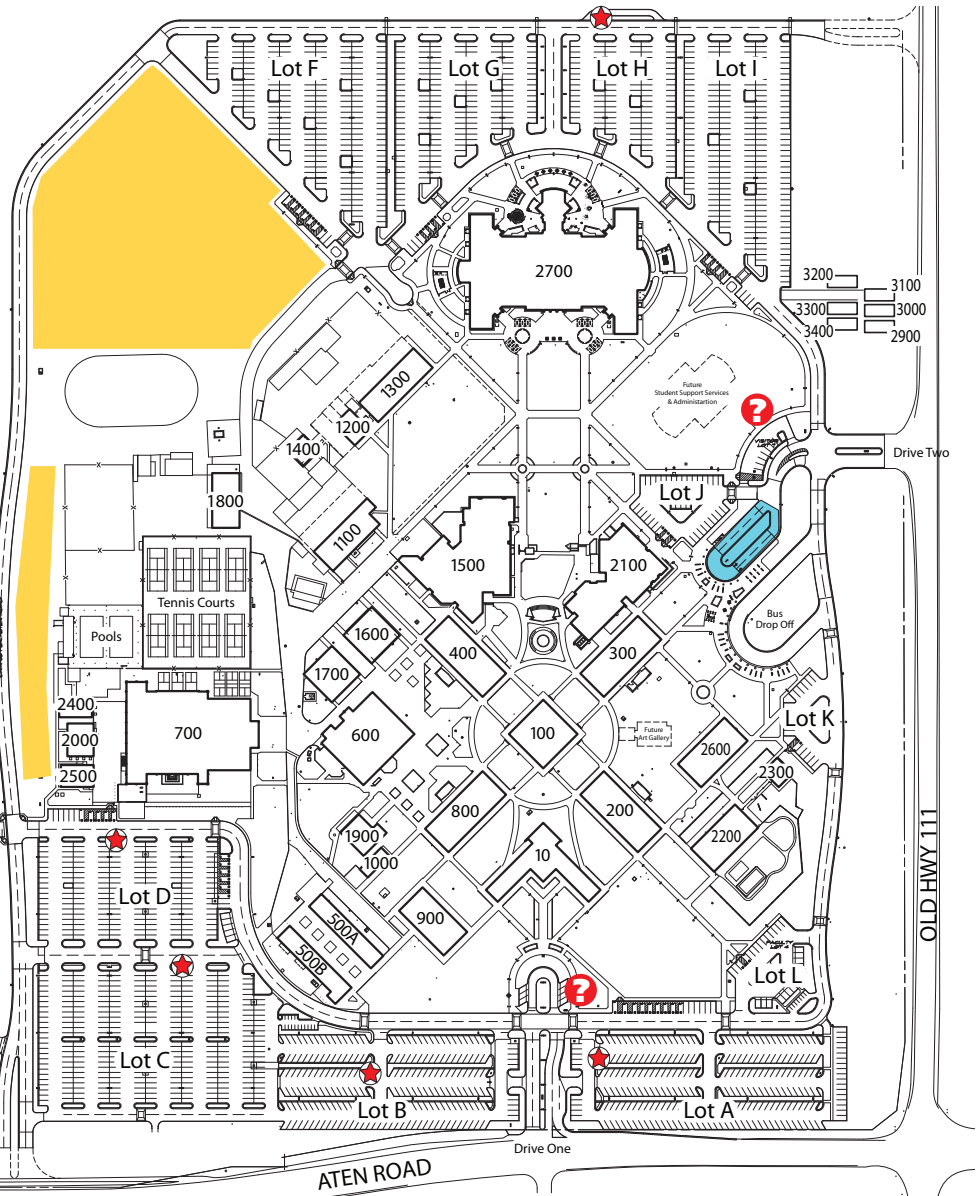

Imperial Valley College

Student Drop Off & Overflow Parking Map • Fall 2010

-  Student Overflow Parking
-  Student Drop Off

5/20/10

LEGEND

10 Administration	800 Business	1700 Workforce Development Cntr	2600 Reading/Writing/Language Lab
100 Counseling/Financial Aid	900 Meyer Business Building	1800 Maintenance/Purchasing/Warehouse	2700 Offices Sciences/English/Math
200 Social Sciences/English	1000 Student Affairs Office	1900 Bookstore	2900 Classroom - Temporary Building
300 Fine Arts	1100 Auto Tech	2000 Test Ctr/Tal Srch/Up Bd	3000 Classroom - Temporary Building
400 Natural Science	1200 Welding	2100 Health Sci/Disabled Student	3100 Temporary Building
500 English/Math/Communications	1300 Auto Tech/Humanities	2200 Preschool	3200 Classroom - Temporary Building
Reprographics/Parking	1400 Tool Storage	2300 Infant Toddler Center	3300 Classroom - Temporary Building
600 College Center	1500 Library Media Center	2400 Human Resources	3400 Classroom - Temporary Building
700 Gymnasium	1700 Technology Center	2500 Math Lab Center	
		 Parking/Day Pass	 Campus Information Booth