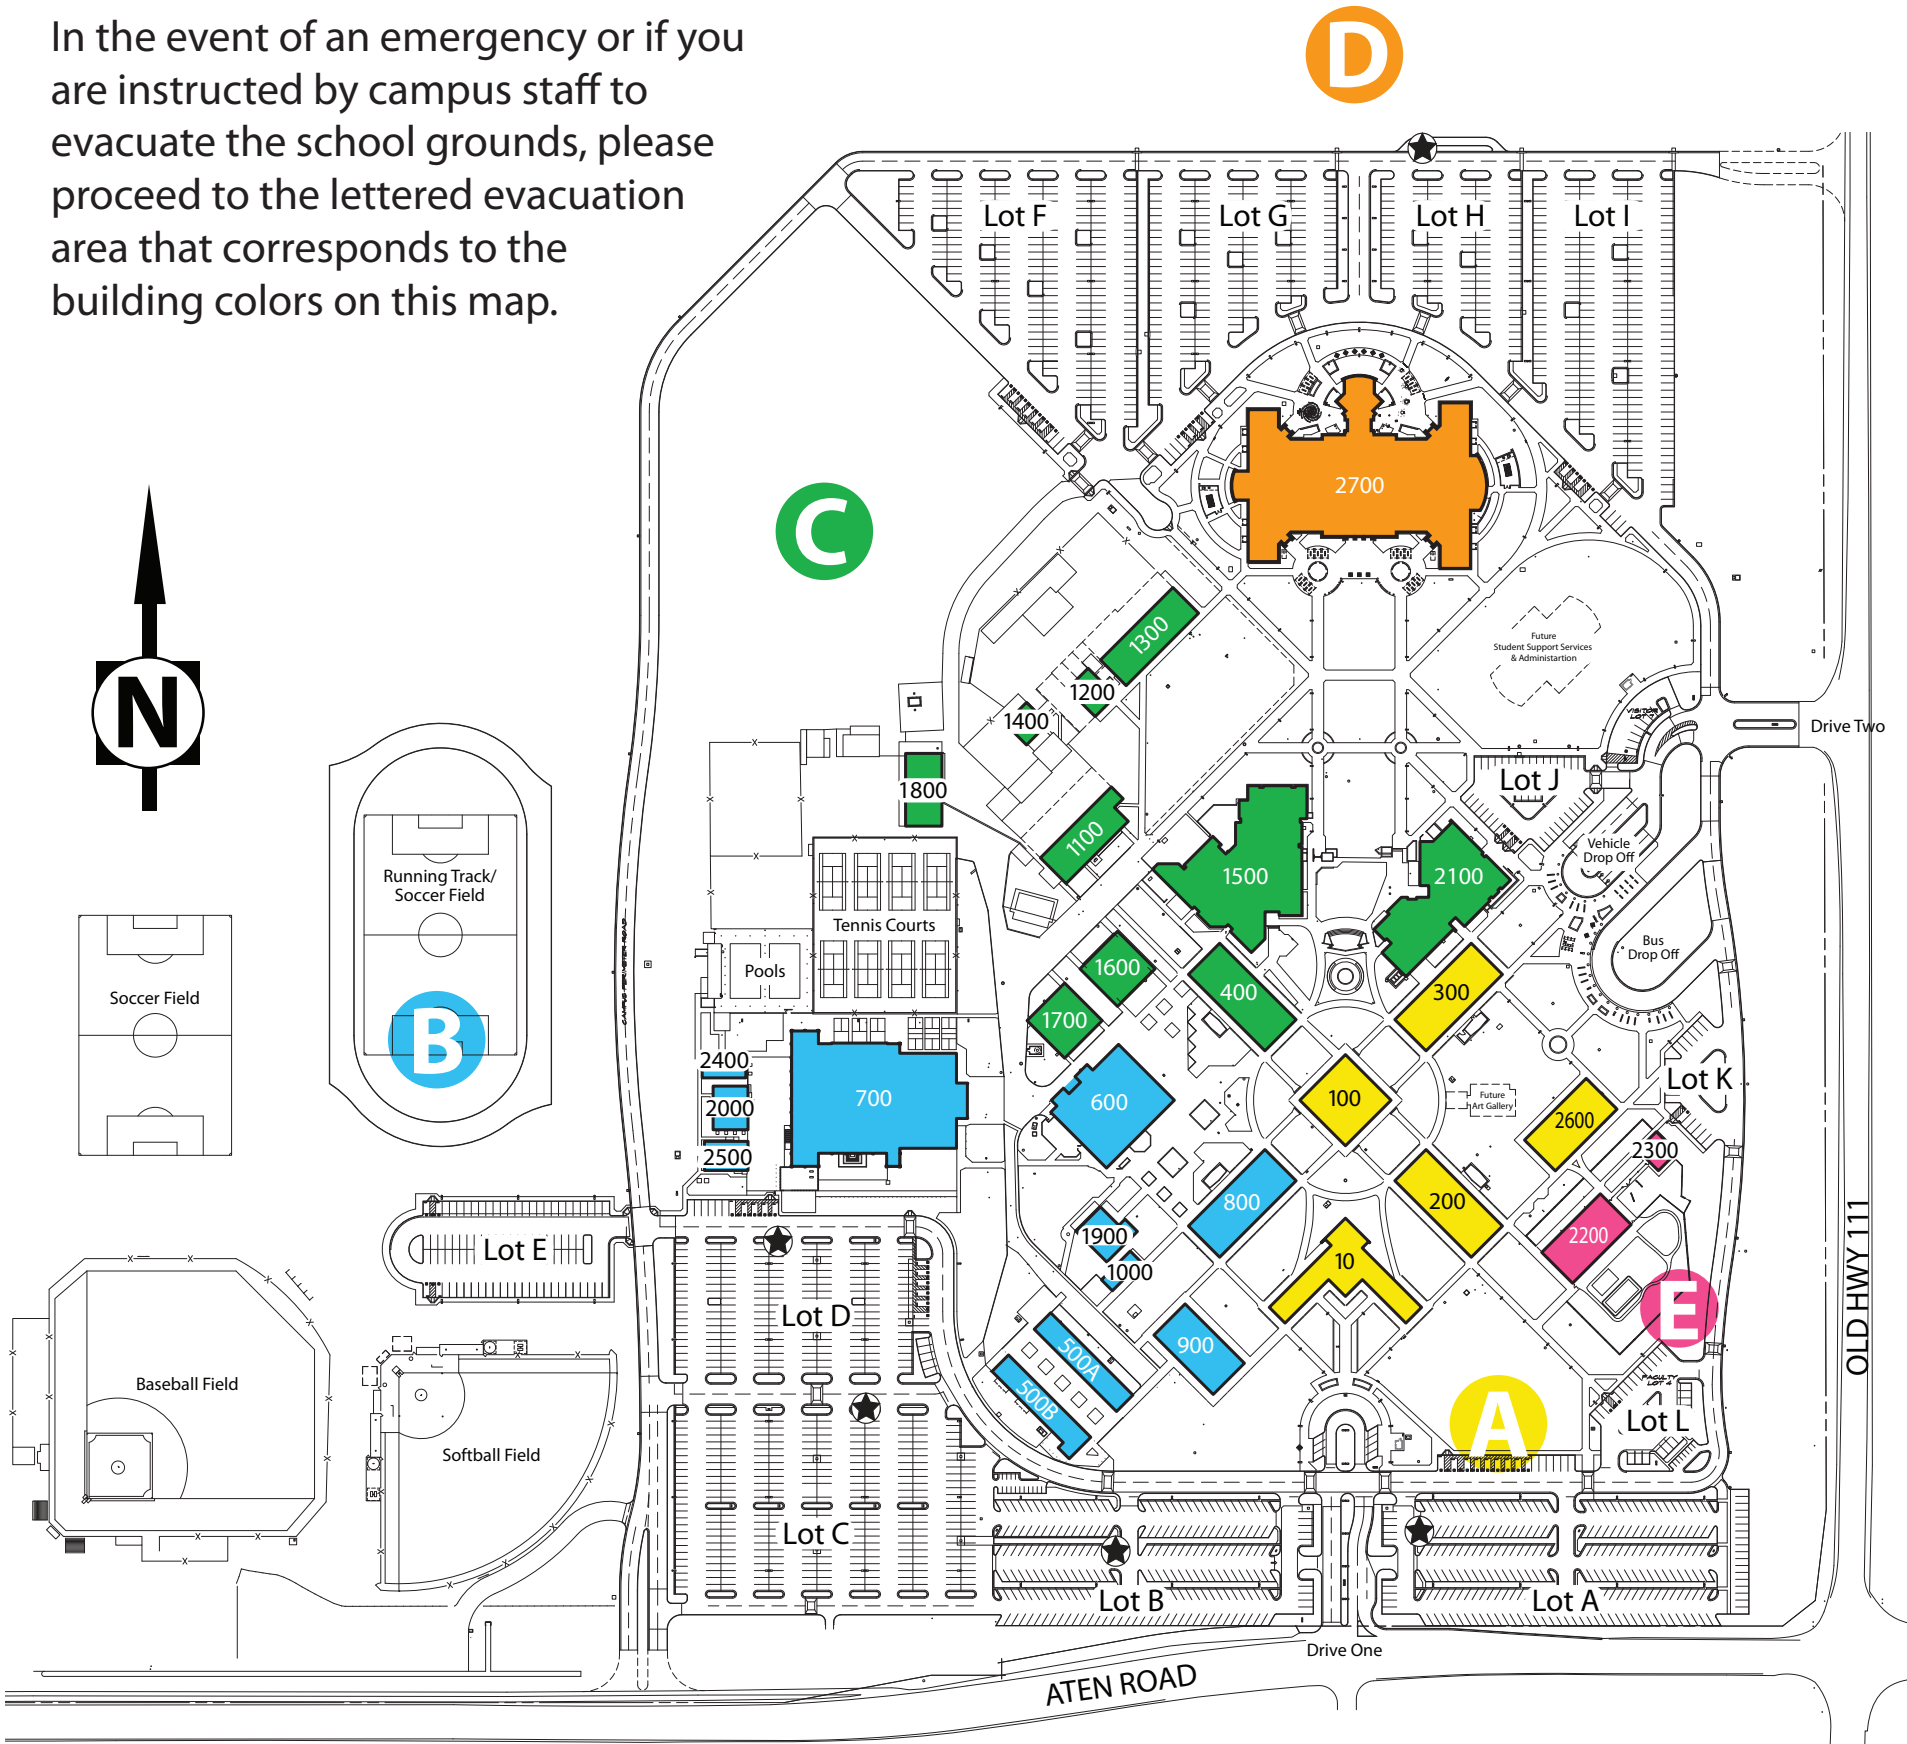

Imperial Valley College

Campus Evacuation Map

In the event of an emergency or if you are instructed by campus staff to evacuate the school grounds, please proceed to the lettered evacuation area that corresponds to the building colors on this map.

LEGEND

10 Administration	800 Business	1700 Workforce Development Cntr	2600 Reading/Writing/Language Lab
100 Counseling/Financial Aid	900 Meyer Business Building	1800 Maintenance/Warehouse	2700 Offices Sciences/English/Math
200 Social Sciences/English	1000 Student Affairs Office	1900 Bookstore	2800 Science Lab -Temporary Building
300 Fine Arts	1100 Auto Tech	2000 Test Ctr/Tal Srch/Up Bd	2900 Classroom - Temporary Building
400 Natural Science	1200 Welding	2100 Health Sci/Disabled Student	3000 Classroom - Temporary Building
500 English/Math/ Reprographics/Parking	1300 Auto Tech/Humanities	2200 Preschool	3100 Classroom - Temporary Building
600 College Center	1400 Tool Storage	2300 Infant Toddler Center	3200 Offices -Temporary Building
700 Gymnasium	1500 Library Media Center	2400 Human Resources	3300 Imperial County Office of Ed.
	1600 Technology Center	2500 Math Lab Center	★ Parking/Day Pass